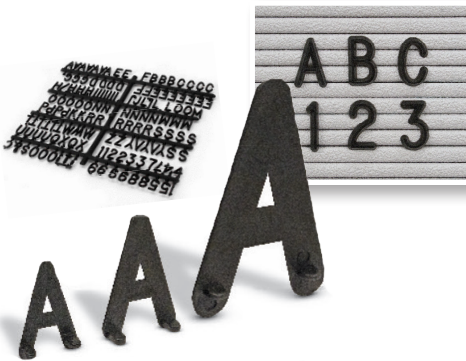

Letter Board Accessories

Helvetica Letter Box Sets

- Precision-molded, plastic letters
- Universal letters with special single tab
- Fits any manufacturer's Letterboard
- Available in White
- Assorted letters, numbers, and symbols
- Apply firm pressure when inserting letters

Model #	Size (W x H)	Weight
UV52307	1/2"	3 lbs.
UV52308	3/4"	3 lbs.
UV52309	1"	10 ozs.
UV52310	2"	10 ozs.
UV52311	3"	10 ozs.

Helvetica Letter Sprue Sets

- Precision-molded, bottom tabbed letters
- Fits all manufacturers Letterboards
- Available in White
- 145 assortment of letters, numbers, and symbols

Model #	Size (W x H)	Weight
UV52301	1/2"	5 ozs.
UV52303	3/4"	8 ozs.
UV52305	1"	8 ozs.
UV52302	2"	5 ozs.
UV52304	3"	5 ozs.

Black Helvetica Letter Sprue Sets

- Precision-molded, plastic letters
- Features single tab at bottom of characters
- Fits any letterboard
- 145 assorted letters, numbers and symbols

Model #	Size (W x H)	Weights
UV52303C	3/4"	3 lbs.
UV52305C	1"	10 ozs.
UV52302C	2"	10 ozs.

Roman Letter Box Set

- Precision-molded, plastic letters
- Features single tab at bottom of characters
- Fits any Letterboard
- Available in White
- Assorted letters, numbers, and symbols