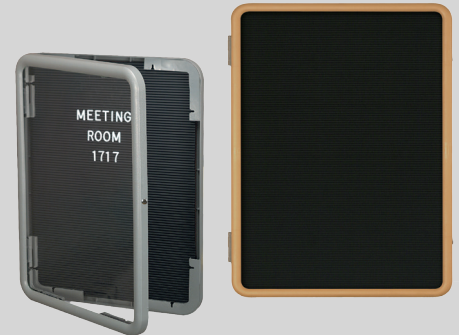

Letter Board Accessories

Helvetica Letter Box Sets

- Precision-molded, plastic letters
- Universal letters with special single tab
- Fits any manufacturer's Letterboard
- Available in White
- Assorted letters, numbers, and symbols
- Apply firm pressure when inserting letters

Model #	Size (W x H)	Weight
UV62305	1"	10 ozs.
UV62302	2"	10 ozs.
UV62304	3"	10 ozs.

Social Media Tabs

- Available in 1 1/2" x 11/2" or 3" x 3"
- Tabs fit any letterboard
- Installs in same manner as letters

Model #	Size (W x H)	Weight
UV2137	15" x 11"	1 lb.
UV2138	18" x 24"	3 lbs.

"Image" Enclosed Letterboards

- Advertise a sale or jazz up a menu
- Radius corner, plastic frame
- Plastic letterboard interior
- Lockable door with a shatter-resistant acrylic window (two keys included)
- Frames available in Black, Grey, Putty, White, Light Blue and Burgundy
- See page 5-6 for color options